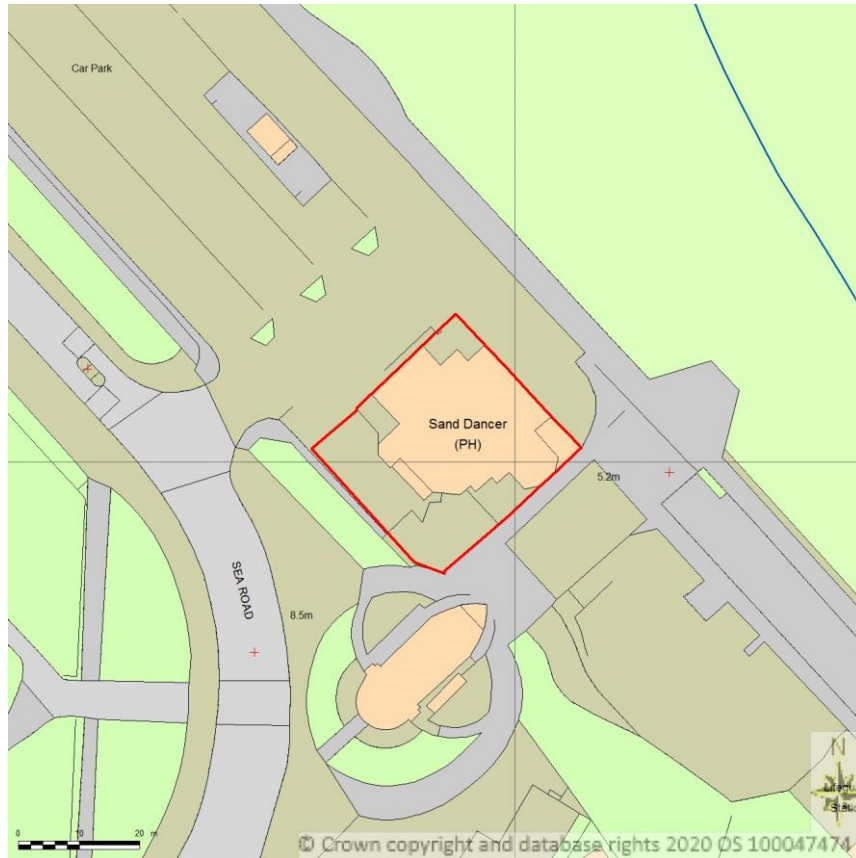

SITE LOCATION PLAN  
AREA 2 HA  
SCALE 1:1250 on A4  
CENTRE COORDINATES: 437887, 567005

Supplied by Streetwise Maps Ltd  
[www.streetwise.net](http://www.streetwise.net)  
Licence No: 100047474  
23/01/2020 14:05